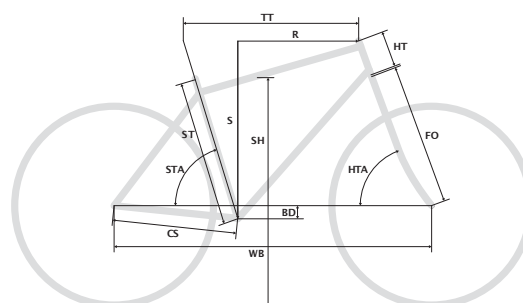

GPS

eONE-SIXTY 800

E-BIKES/eONE-SIXTY

ENDURO ALL MOUNTAIN TRAIL XC/MARATHON SPORT LEARNING

| | |
|--|---|
| | eONE-SIXTY LITE 160 TR Boost |
| | S-M-L-XL |
| | ● |
| | Rock Shox Super Deluxe R |
| | Rock Shox Yari RC Air 160 TR Tapered Boost |
| | Shimano SLX, Shimano RT66/RT64 203 mm |
| | - |
| | Shimano XT M8000 Shadow+ |
| | R: Shimano SLX 11 |
| | Included |
| | Shimano CRE80-B 34 T |
| | KMC X11e |
| | - |
| | M7000 11-46T 11v |
| | Shimano E8000 70Nm |
| | Shimano E8010 500Wh |
| | MERIDA Expert EC |
| | MERIDA Expert eTR 780 Width 20 |
| | MERIDA Expert eTR Ø 35 0 Degrees |
| | F: J oytch D791SB 110x1532H R: Deore 148x1236 H Centerlock |
| | MERIDA Expert TP 38 Internal |
| | MERIDA CompCC |
| | MERIDA EXPERT TR Ø 30.9 S: 100mm -M/L/XL: 125mm |
| | Maxxis DHR II 27.5+2.8" folDiameter 3C EXO TR |
| | VP VPE-537 |
| | - |
| | DH-057 |

eONE-SIXTY

| FS | S | M | L | XL |
|-----|-------|-------|-------|-------|
| ST | 410 | 430 | 470 | 510 |
| TT | 583 | 608 | 634 | 658 |
| HT | 100 | 120 | 140 | 160 |
| HTA | 66.5 | 66.5 | 66.5 | 66.5 |
| STA | 75 | 75 | 75 | 75 |
| CS | 439.5 | 439.5 | 439.5 | 439.5 |
| BD | 125 | 125 | 125 | 125 |
| FO | 571 | 571 | 571 | 571 |
| SH | 724 | 727 | 757 | 789 |
| S | 608 | 626 | 644 | 663 |
| R | 420 | 440 | 460 | 480 |
| WB | 1174 | 1202 | 1230 | 1258 |