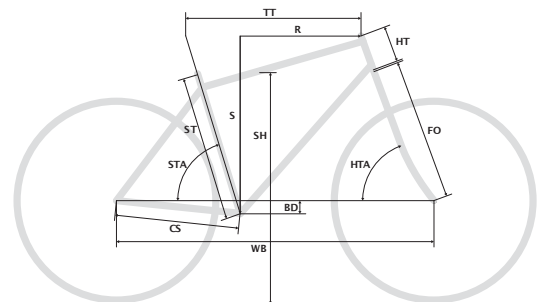

## eBIG.NINE 500

E-BIKES/eBIG.NINE

 ENDURO ALL MOUNTAIN TRAIL **XC/MARATHON** SPORT LEARNING

	eBIG.NINE LITE Boost
	M-L-XL
	●●●   ●●●
	-
	Suntour Raidon32 29" Boost LO-R 100TR TaperedBoost
	F: Shimano MT-200 / R: Shimano RT10 180 mm
	-
	Shimano DeoreShadow+
	Shimano Deore
	Included
	CRE70-B 34T no CG
	KMC e10Sport EPT
	-
	CS-HG500-10 11-42T
	ShimanoE7000 60Nm
	ShimanoE8010 500Wh
	MERIDA Expert EC
	MERIDA Expert CC720 Width 1
	MERIDA Expert CC Ø3186 Degrees
	MT400-B 110x1532H/148x1236 H Centerlock
	MERIDA CompCC 20 Internal
	MERIDA CompCC
	MERIDA Expert Ø30.9
	Forecaster 29*2.2/Maxxis Forecaster 29*2.2" foldedØ3C EXO TR
	VP VPE-537
	-
	DH-057

eBIG.NINE

	M	L	XL
FS			
ST	430	480	530
TT	590	610	630
HT	115	125	135
HTA	69.5	69.5	69.5
STA	73.5	73.5	73.5
CS	458	458	458
BD	65	65	65
FO	511	511	511
SH	733	777	819
S	634	643	652
R	402	420	437
WB	1123	1143	1164